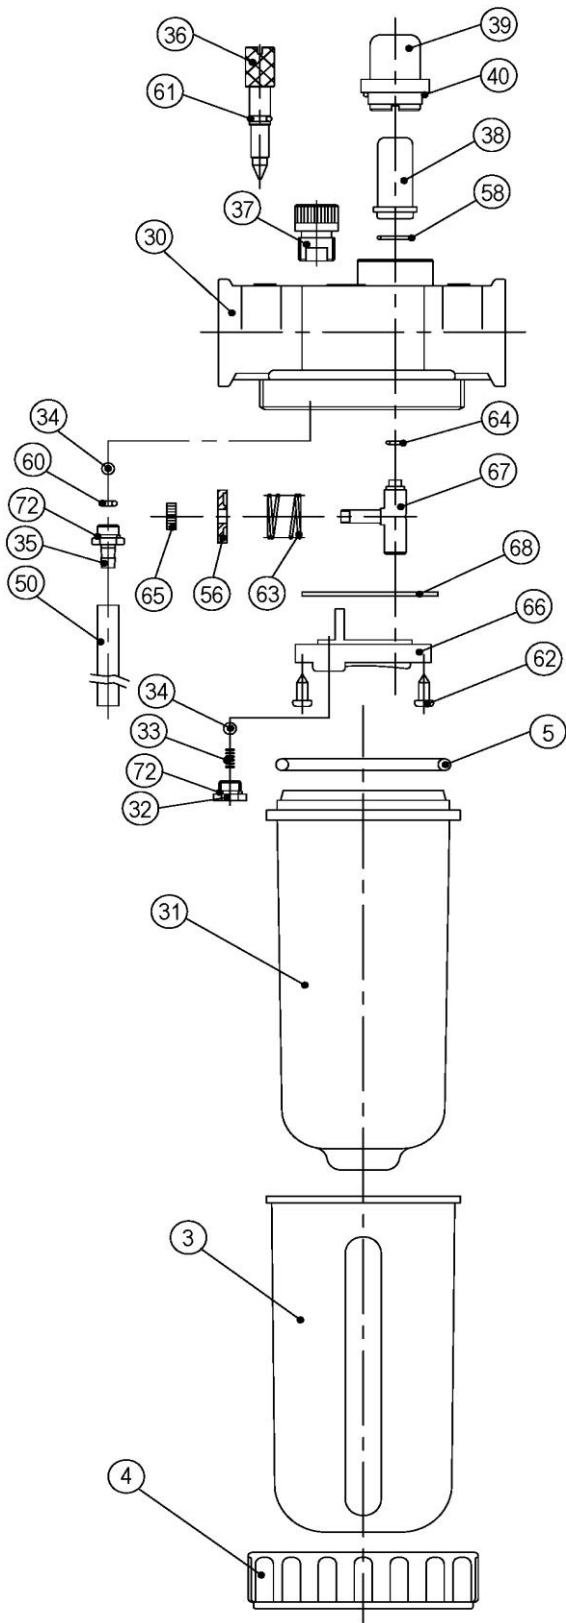

c22222

3/8" AIR LUBRICATOR

PARTS LIST

No.	Parts No.	Description	Q'ty
3	c22228-03	Shatterguard	1
4	c22228-04	Fixed Ring	1
5	c22228-05	O Ring	1
30	c22222-30	Body	1
31	c22228-31	Bowl	1
32	c22228-32	Nut	1
33	c22228-33	Spring	1
34	c22228-34	Ball	2
35	c22228-35	Plug	1
36	c22228-36	Adjusting Screw	1
37	c22228-37	Fill Plug	1
38	c22228-38	Inside Cup	1
39	c22228-39	Outside Cup	1
40	c22228-40	O Ring	1
50	c22228-50	Tube	1
56	c22228-56	Adjusting Ring	1
58	c22228-58	O Ring	1
60	c22228-60	O Ring	1
61	c22228-61	O Ring	1
62	c22228-62	Screw (M3x0.5Px12L)	2
63	c22228-63	Spring	1
64	c22228-64	O Ring	1
65	c22228-65	Screw	1
66	c22228-66	Mounting	1
67	c22228-67	Frisket	1
68	c22228-68	Gasket	1
72	c22228-72	O Ring	2